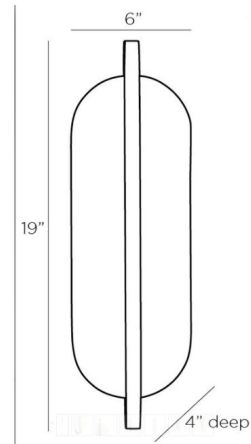

### Description

The Julius Wall Sconce brings a clean simple design to your interior space. The capsule shaped Alabaster diffuser is complemented with a steel bracket.

### Specifications

COLOR . . . . . Alabaster  
BODY FINISH . . . . . Antique Brass  
WATTAGE . . . . . 16W  
DIMMER . . . . . Standard 120V  
DIMENSIONS . . . . . 6"W x 19"H x 4"D  
BULB NOT INCLUDED . . . . . 2 x B10/Candelabra (E12)/8W/120V Incandescent

### Technical Information

PRODUCT DIMENSIONS . . . . . Backplate: 4.5" x 12" rect

Shown in antique brass / alabaster

CLICK TO VIEW PRODUCT

Notes: