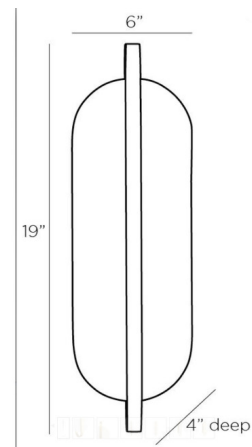

Lightology

lightology.com
866-954-4489
04-22-26

Project: _____

Company: _____

Location: _____ Fixture Type: _____

SPEC #: **AHM1086117**

Approved On: _____ Approved By: _____

Julius Wall Sconce

By Arteriors Home

Description

The Julius Wall Sconce brings a clean simple design to your interior space. The capsule shaped Alabaster diffuser is complemented with a steel bracket.

Specifications

COLOR Alabaster
BODY FINISH Antique Brass
WATTAGE 16W
DIMMER Standard 120V
DIMENSIONS 6"W x 19"H x 4"D
BULB NOT INCLUDED 2 x B10/Candelabra (E12)/8W/120V Incandescent

Technical Information

PRODUCT DIMENSIONS Backplate: 4.5" x 12" rect

Shown in antique brass / alabaster

CLICK TO VIEW PRODUCT

Notes: