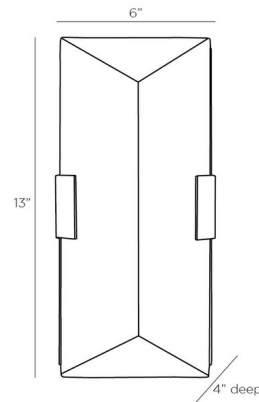

Shown in antique brass / alabaster

Specifications

COLOR Alabaster
BODY FINISH Antique Brass
WATTAGE 16W
DIMMER Standard 120V
DIMENSIONS 6"W x 13"H x 4"D
BULB NOT INCLUDED 2 x B10/Candelabra (E12)/8W/120V Incandescent

Technical Information

PRODUCT DIMENSIONS Backplate: 6" x 13" Rect

CLICK TO VIEW PRODUCT

Notes: