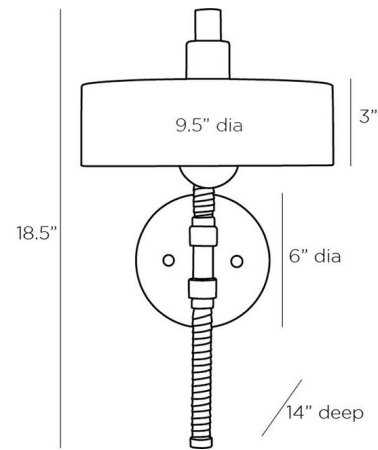

Description

The Aaron Wall Sconce has contemporary style that is married with masterly materials. The sleek leather wrapped body has a drum shaped metal shade.

Specifications

COLOR	Heritage Brass
BODY FINISH	White Marble
WATTAGE	60W
DIMMER	Standard 120V
DIMENSIONS	9.5"W x 18.5"H x 14"D
BULB NOT INCLUDED	1 x A19/Medium (E26)/60W/120V Incandescent
OTHER BULB OPTIONS	1 x A19/Medium (E26)/120V LED

Technical Information

PRODUCT DIMENSIONS	Backplate: 6" Dia
--------------------	-------------------

Shown in white marble / heritage brass

CLICK TO VIEW PRODUCT

Notes: