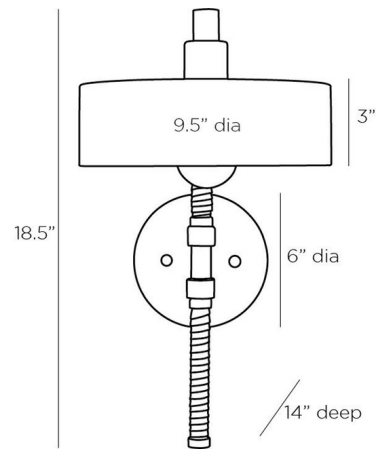

### Specifications

COLOR	Heritage Brass
BODY FINISH	White Marble
WATTAGE	60W
DIMMER	Standard 120V
DIMENSIONS	9.5"W x 18.5"H x 14"D
BULB NOT INCLUDED	1 x A19/Medium (E26)/60W/120V Incandescent
OTHER BULB OPTIONS	1 x A19/Medium (E26)/120V LED

### Technical Information

PRODUCT DIMENSIONS	Backplate: 6" Dia
--------------------	-------------------

Shown in white marble / heritage brass

CLICK TO VIEW PRODUCT

Notes: