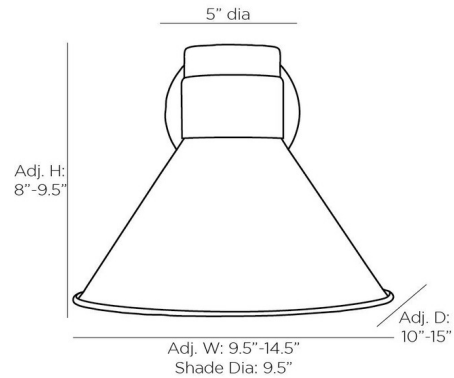

Lightology

lightology.com
866-954-4489
07-01-26

Project: _____
Company: _____
Location: _____ Fixture Type: _____
SPEC #: **AHM1086125**
Approved On: _____ Approved By: _____

Lane Adjustable Wall Sconce By Arteriors Home

Description

The Lane Adjustable Wall Sconce adds a retro, yet modern schoolhouse look to your interior space. The adjustable shade, lined in White, directs light exactly where you want it.

Shown in antique brass / cadet blue

Specifications

COLOR Cadet Blue
BODY FINISH Antique Brass
WATTAGE 9W
DIMMER Standard 120V
DIMENSIONS 9.5"W x 9.5"H x 15"D
BULB NOT INCLUDED 1 x A19/Medium (E26)/9W/120V LED
OTHER BULB OPTIONS A19/Medium (E26)/120V LED