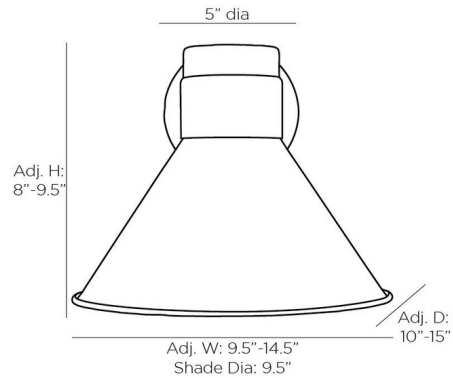

Lightology

lightology.com
866-954-4489
04-23-26

Project: _____

Company: _____

Location: _____ Fixture Type: _____

SPEC #: **AHM1086125**

Approved On: _____ Approved By: _____

Lane Adjustable Wall Sconce By Arteriors Home

Description

The Lane Adjustable Wall Sconce adds a retro, yet modern schoolhouse look to your interior space. The adjustable shade, lined in White, directs light exactly where you want it.

Shown in antique brass / cadet blue

Specifications

COLOR	Cadet Blue
BODY FINISH	Antique Brass
WATTAGE	9W
DIMMER	Standard 120V
DIMENSIONS	9.5"W x 9.5"H x 15"D
BULB NOT INCLUDED	1 x A19/Medium (E26)/9W/120V LED
OTHER BULB OPTIONS	A19/Medium (E26)/120V LED