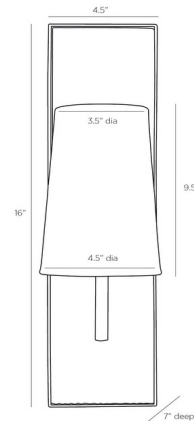

### Specifications

COLOR . . . . . Off White Linen  
BODY FINISH . . . . . Black Chiseled Marble  
WATTAGE . . . . . 60W  
DIMMER . . . . . Standard 120V  
DIMENSIONS . . . . . 4.5"W x 16"H x 7"D  
BULB NOT INCLUDED . . . . . 1 x B10/Candelabra (E12)/60W/120V Incandescent  
OTHER BULB OPTIONS . . . . . 1 x B10/Candelabra (E12)/120V LED

### Technical Information

PRODUCT DIMENSIONS . . . . . Backplate: 4.5" x 16" Rect

CLICK TO VIEW PRODUCT

Notes: