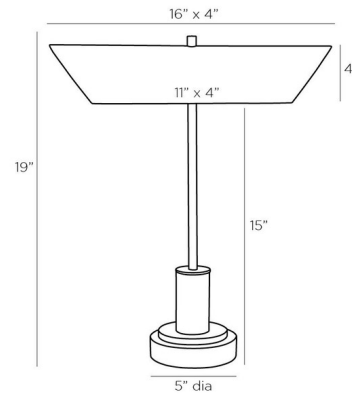

### Description

The Lansing Table Lamp is a classic library lamp, perfect in a variety of settings. The dual bulbs add a wide path of light exactly where you need it. On/Off rotatory switch is located on the cord.

### Specifications

COLOR	N/A
BODY FINISH	Vintage Brass
WATTAGE	120W
DIMMER	N/A
DIMENSIONS	16"W x 19"H
BULB NOT INCLUDED	2 x B10/Candelabra (E12)/60W/120V Incandescent
OTHER BULB OPTIONS	2 x B10/Candelabra (E12)/120V LED