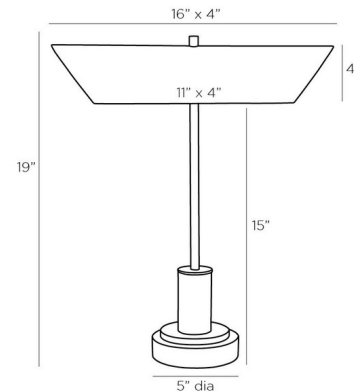

By Arteriors Home

Description

The Lansing Table Lamp is a classic library lamp, perfect in a variety of settings. The dual bulbs add a wide path of light exactly where you need it. On/Off rotatory switch is located on the cord.

Shown in vintage brass

Specifications

COLOR	N/A
BODY FINISH	Vintage Brass
WATTAGE	120W
DIMMER	N/A
DIMENSIONS	16"W x 19"H
BULB NOT INCLUDED	2 x B10/Candelabra (E12)/60W/120V Incandescent
OTHER BULB OPTIONS	2 x B10/Candelabra (E12)/120V LED