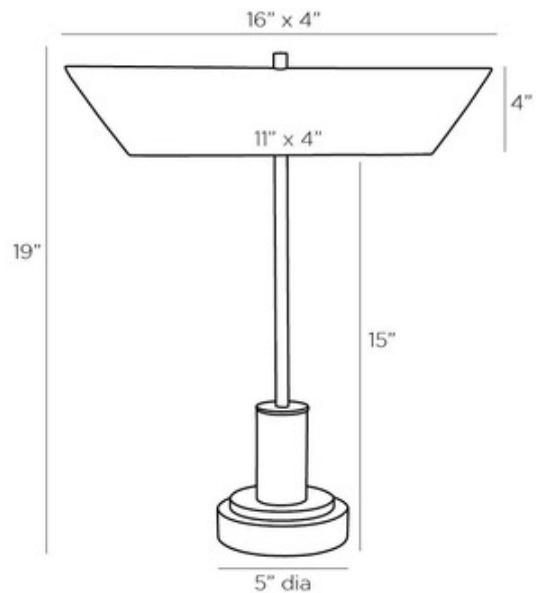

COMPANY

PROJECT

FIXTURE TYPE

APPROVED BY

DATE