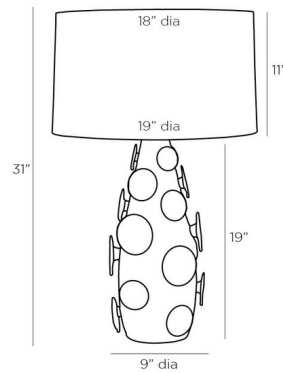

Specifications

COLOR	Off White
BODY FINISH	Ocean Reactive
WATTAGE	150W
DIMMER	Included
DIMENSIONS	19"W x 31"H
BULB NOT INCLUDED	1 x A19 3-Way/Medium (E26)/150W/120V Incandescent
OTHER BULB OPTIONS	1 x A19 3-Way/Medium (E26)/120V LED

Technical Information

PRODUCT DIMENSIONS	Cord: 120"

CLICK TO VIEW PRODUCT

Notes: