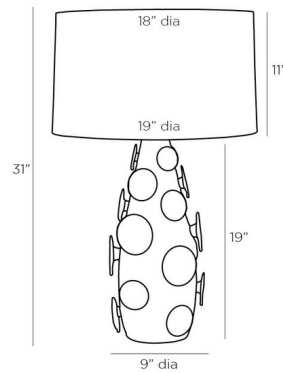

Specifications

COLOR	Off White
BODY FINISH	Ocean Reactive
WATTAGE	150W
DIMMER	Included
DIMENSIONS	19"W x 31"H
BULB NOT INCLUDED	1 x A19 3-Way/Medium (E26)/150W/120V Incandescent
OTHER BULB OPTIONS	1 x A19 3-Way/Medium (E26)/120V LED

Technical Information

PRODUCT DIMENSIONS	Cord: 120"
--------------------	------------

CLICK TO VIEW PRODUCT

Notes: