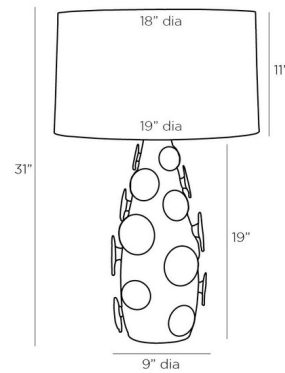

Specifications

COLOR	Off White
BODY FINISH	Ocean Reactive
WATTAGE	150W
DIMMER	Included
DIMENSIONS	19"W x 31"H
BULB NOT INCLUDED	1 x A19 3-Way/Medium (E26)/150W/120V Incandescent
OTHER BULB OPTIONS	1 x A19 3-Way/Medium (E26)/120V LED

Technical Information

PRODUCT DIMENSIONS	Cord: 120"
--------------------	------------

CLICK TO VIEW PRODUCT

Notes: