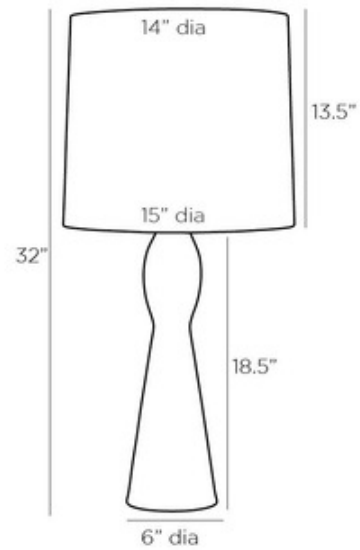

BRAND

Arteriors Home

DESCRIPTION

The Janet Table Lamp brings a clean classic look to your room. The slim unique shaped ceramic body is topped with a round microfiber shade. Three way switch is located on the lamp socket.

Shown in: Ivory Crackle / Ivory

SHADE COLOR	Ivory
BODY FINISH	Ivory Crackle
WATTAGE	150W
DIMMER	Included
DIMENSIONS	15"W x 32"H
BULB NOT INCLUDED	
LAMP	1 x A19 3-Way/Medium (E26)/150W/120V Incandescent 1 x A19 3-Way/Medium (E26)/120V LED

Technical Information

PRODUCT DIMENSIONS	Cord: 120"
---------------------------	------------

ITEM NUMBER	AHM1086149
--------------------	------------

COMPANY	PROJECT	FIXTURE TYPE	APPROVED BY	DATE