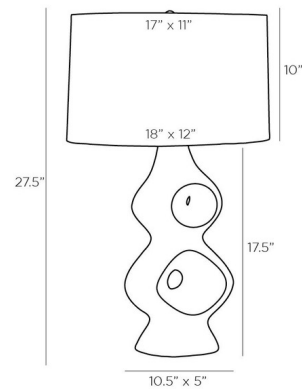

By Arteriors Home

Description

The Jemai Table Lamp is a sculptural masterpiece. The oval lava inspired body is topped with a round microfiber shade. Three-way switch is located on the lamp socket.

Shown in charcoal / off white

Specifications

COLOR	Off White
BODY FINISH	Charcoal
WATTAGE	150W
DIMMER	Included
DIMENSIONS	18"W x 27.5"H
BULB NOT INCLUDED	1 x A19 3-Way/Medium (E26)/150W/120V Incandescent
OTHER BULB OPTIONS	1 x A19 3-Way/Medium (E26)/120V LED

Technical Information

PRODUCT DIMENSIONS	Cord: 120"
--------------------	------------

CLICK TO VIEW PRODUCT

Notes: