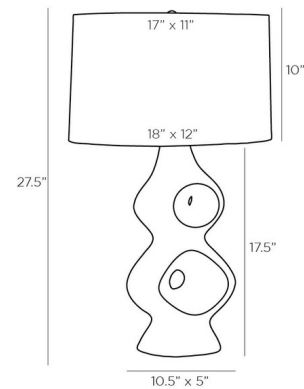

Description

The Jemai Table Lamp is a sculptural masterpiece. The oval lava inspired body is topped with a round microfiber shade. Three-way switch is located on the lamp socket.

Shown in charcoal / off white

Specifications

COLOR	Off White
BODY FINISH	Charcoal
WATTAGE	150W
DIMMER	Included
DIMENSIONS	18"W x 27.5"H
BULB NOT INCLUDED	1 x A19 3-Way/Medium (E26)/150W/120V Incandescent
OTHER BULB OPTIONS	1 x A19 3-Way/Medium (E26)/120V LED

Technical Information

PRODUCT DIMENSIONS	Cord: 120"
--------------------	------------

CLICK TO VIEW PRODUCT

Notes: