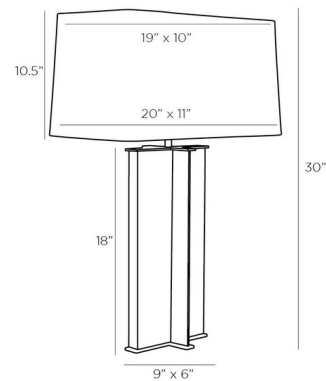

By Arteriors Home

Description

The Lyon Table Lamp is both a modern and classic addition to your room. The The Alabaster body is accented with steel and topped with a rectangular linen shade. Three way switch is located on the lamp socket.

Shown in bronze / white

Specifications

COLOR	White
BODY FINISH	Bronze
WATTAGE	150W
DIMMER	Included
DIMENSIONS	20"W x 30"H
BULB NOT INCLUDED	1 x A19 3-Way/Medium (E26)/150W/120V Incandescent
OTHER BULB OPTIONS	1 x A19 3-Way/Medium (E26)/120V LED

Technical Information

PRODUCT DIMENSIONS	Cord: 120"
--------------------	------------

CLICK TO VIEW PRODUCT

Notes: