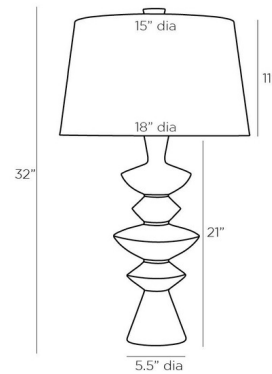

By Arteriors Home

Description

The Jillian Table Lamp brings a clean sculptural look to your interior space. The asymmetrical disc body is topped with a microfiber shade. Three way rotary switch is located on the lamp socket.

Shown in white / ivory

Specifications

COLOR Ivory
BODY FINISH White
WATTAGE 27W
DIMMER Included
DIMENSIONS 18"W x 32"H
BULB NOT INCLUDED 1 x A19 3-Way/Medium (E26)/27W/120V LED

Technical Information

PRODUCT DIMENSIONS Cord: 120"