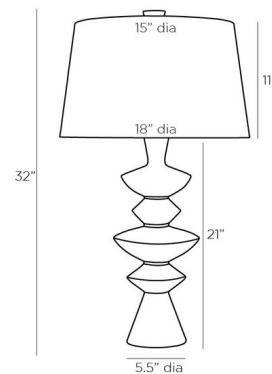

By Arteriors Home

Description

The Jillian Table Lamp brings a clean sculptural look to your interior space. The asymmetrical disc body is topped with a microfiber shade. Three way rotary switch is located on the lamp socket.

Shown in white / ivory

Specifications

COLOR Ivory
BODY FINISH White
WATTAGE 27W
DIMMER Included
DIMENSIONS 18"W x 32"H
BULB NOT INCLUDED 1 x A19 3-Way/Medium (E26)/27W/120V LED

Technical Information

PRODUCT DIMENSIONS Cord: 120"