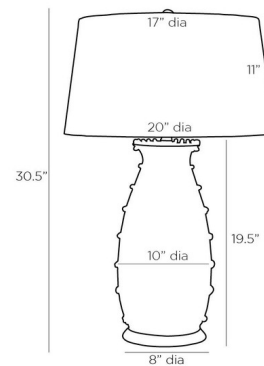

### Description

The Spitzzy Table Lamp brings a clean simple look to your interior space. The crackled ceramic body is topped with a microfiber shade. Three-way switch is located on the lamp socket.

Shown in white / white

### Specifications

COLOR	White
BODY FINISH	White
WATTAGE	150W
DIMMER	Included
DIMENSIONS	20"W x 30.5"H
BULB NOT INCLUDED	1 x A19 3-Way/Medium (E26)/150W/120V Incandescent
OTHER BULB OPTIONS	1 x A19 3-Way/Medium (E26)/120V LED