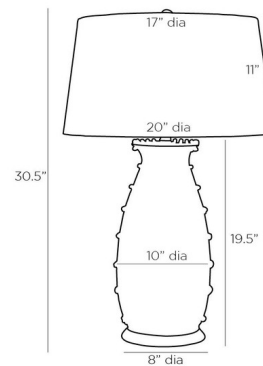

By Arteriors Home

Description

The Spitzzy Table Lamp brings a clean simple look to your interior space. The crackled ceramic body is topped with a microfiber shade. Three-way switch is located on the lamp socket.

Shown in white / white

Specifications

COLOR	White
BODY FINISH	White
WATTAGE	150W
DIMMER	Included
DIMENSIONS	20"W x 30.5"H
BULB NOT INCLUDED	1 x A19 3-Way/Medium (E26)/150W/120V Incandescent
OTHER BULB OPTIONS	1 x A19 3-Way/Medium (E26)/120V LED