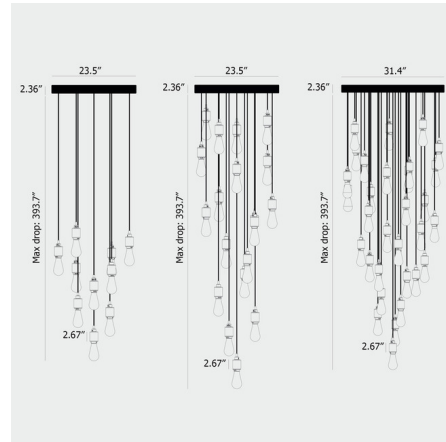

### Specifications

COLOR	N/A
BODY FINISH	Brass
WATTAGE	50W
DIMMER	Standard 120V
DIMENSIONS	23.5"W x 2.67"H
BULB NOT INCLUDED	10 x LED/Medium (E26)/5W/120V LED
COUNTRY OF ORIGIN	United States

### Technical Information

PRODUCT DIMENSIONS . . . . . Canopy: 23.5" diameter

Shown in brass

CLICK TO VIEW PRODUCT

Notes: