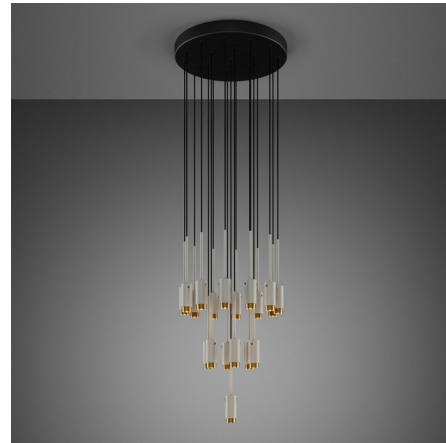

Lightology

lightology.com
866-954-4489
04-26-26

Project: _____

Company: _____

Location: _____ Fixture Type: _____

SPEC #: **BPU1086266**

Approved On: _____ Approved By: _____

Exhaust Classic Multi Light Pendant

By Buster + Punch

Description

The impressive Exhaust Classic Chandelier features pendants made from solid metal with B+P's signature linear-knurl pattern. **Burnt Steel:** Made from solid Stainless Steel and exposed to excessive heat to create a unique rainbow of blue, purple, and yellow. **No two are exactly alike.** **Brass:** Made from precision-machined solid brass and finished with two layers of durable satin lacquer. This finish will age slowly, moving from radiant brass to deeper and golden within a few years. **Gun Metal:** Made from Stainless Steel and then finished with Gun Metal PVD. Will stay the same for years to come. **Easy to clean.** **Steel:** Made from solid stainless steel and refined by hand. Steel is Buster + Punch's most durable finish and will remain the same for years to come. **Note:** Please specify overall drop length when ordering. Drop length is not field-adjustable.

Shown in stone / brass

Specifications

COLOR	Brass
BODY FINISH	Stone
WATTAGE	171W
DIMMER	Standard 120V
DIMENSIONS	23.5"W x 5.7"H
BULB NOT INCLUDED	19 x MR16/GU10/9W/120V LED
COUNTRY OF ORIGIN	United States

Technical Information

PRODUCT DIMENSIONS	Canopy: 23.5" diameter
--------------------	------------------------

CLICK TO VIEW PRODUCT

Notes: