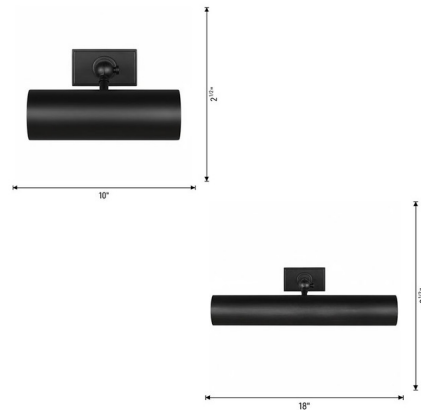

Description

Coordinating well with any interior, the Kenyon Picture Light has a smooth, clean style featuring a classic half round pharmacy shade complemented by step detailing on the arms and backplate. The shade and arms are adjustable to direct the light, creating the perfect setting for displaying your works of art. Requires a 2 x 4 inch junction box in the horizontal position (backplate height is 2.25 inches).

Specifications

COLOR Burnished Brass
BODY FINISH Burnished Brass
WATTAGE 60W
DIMMER Standard 120V
DIMENSIONS 10"W x 2.5"H x 10.125"D
BULB NOT INCLUDED 1 x T10/Medium (E26)/60W/120V Incandescent
OTHER BULB OPTIONS 1 x T10/Medium (E26)/120V LED
COUNTRY OF ORIGIN China

Technical Information

PRODUCT DIMENSIONS Backplate: Rectangle, 4.25"W x 2.25"H x 0.75"D

Notes:

Shown in burnished brass / burnished brass

CLICK TO VIEW PRODUCT