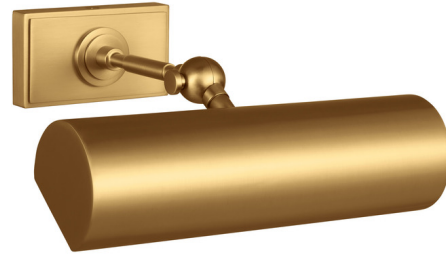

Lightology

lightology.com
866-954-4489
06-30-26

Project: _____

Company: _____

Location: _____ Fixture Type: _____

SPEC #: **VCS1086319**

Approved On: _____ Approved By: _____

Kenyon Picture Light By Visual Comfort Studio

Description

Coordinating well with any interior, the Kenyon Picture Light has a smooth, clean style featuring a classic half round pharmacy shade complemented by step detailing on the arms and backplate. The shade and arms are adjustable to direct the light, creating the perfect setting for displaying your works of art. Requires a 2 x 4 inch junction box in the horizontal position (backplate height is 2.25 inches).

Specifications

COLOR Burnished Brass
BODY FINISH Burnished Brass
WATTAGE 60W
DIMMER Standard 120V
DIMENSIONS 10"W x 2.5"H x 10.125"D
BULB NOT INCLUDED 1 x T10/Medium (E26)/60W/120V Incandescent
OTHER BULB OPTIONS 1 x T10/Medium (E26)/120V LED
COUNTRY OF ORIGIN China

Technical Information

PRODUCT DIMENSIONS Backplate: Rectangle, 4.25"W x 2.25"H x 0.75"D

Notes:

Shown in burnished brass / burnished brass

CLICK TO VIEW PRODUCT