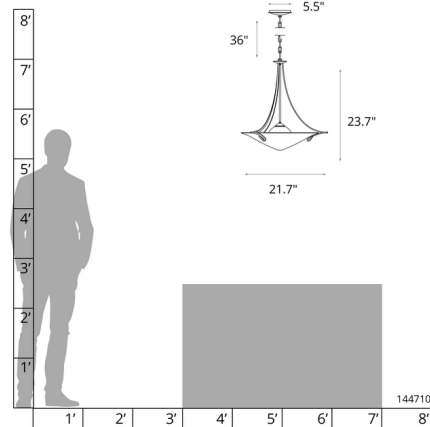

Description

The Antasia Pendant brings a beautiful fluidity to your interior space. Sinuous curves of Iron gracefully cup the glass bowl, that looks like water ready to drop. Canopy: 5.5 inch diameter. Sloped ceiling adaptable. Lifetime Limited Warranty when installed in residential setting. Handcrafted to order by skilled artisans in Vermont, USA.

Specifications

COLOR	Sand
BODY FINISH	Dark Smoke
WATTAGE	100W
DIMMER	Standard 120V
DIMENSIONS	21.7"W x 23.7"H
BULB NOT INCLUDED	1 x A19/Medium (E26)/100W/120V Incandescent
OTHER BULB OPTIONS	1 x A19/Medium (E26)/120V LED
COUNTRY OF ORIGIN	United States

Technical Information

PRODUCT DIMENSIONS	Adjustable Chain Length: 36"
--------------------	------------------------------

Shown in dark smoke / sand

CLICK TO VIEW PRODUCT

Notes: