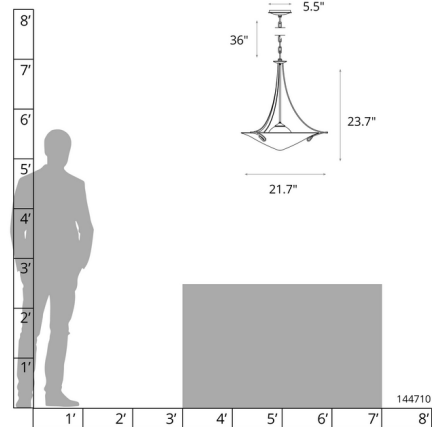

Description

The Antasia Pendant brings a beautiful fluidity to your interior space. Sinuous curves of Iron gracefully cup the glass bowl, that looks like water ready to drop. Canopy: 5.5 inch diameter. Sloped ceiling adaptable. Lifetime Limited Warranty when installed in residential setting. Handcrafted to order by skilled artisans in Vermont, USA.

Specifications

COLOR Sand
 BODY FINISH Dark Smoke
 WATTAGE 100W
 DIMMER Standard 120V
 DIMENSIONS 21.7"W x 23.7"H
 BULB NOT INCLUDED 1 x A19/Medium (E26)/100W/120V Incandescent
 OTHER BULB OPTIONS 1 x A19/Medium (E26)/120V LED
 COUNTRY OF ORIGIN United States

Technical Information

PRODUCT DIMENSIONS Adjustable Chain Length: 36"

Shown in dark smoke / sand

CLICK TO VIEW PRODUCT

Notes: