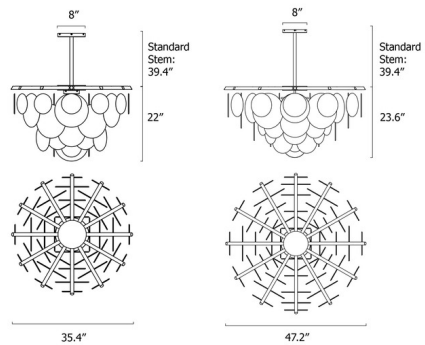

Description

The Nimbus Round Pendant creates a stunning masterpiece, with unique pieces of glass hand formed by artisans, producing crystal like textures. The translucent glass fritted is complemented by symmetrical metalwork. Note: Standard stem length is 39.4 inches and is field adjustable. Custom stem length is available upon request. Please specify overall drop length when ordering.

Shown in bronze / fritted

Specifications

COLOR	Fritted
BODY FINISH	Bronze
WATTAGE	18W
DIMMER	Standard 120V
DIMENSIONS	35.4"W x 22"H
BULB NOT INCLUDED	4 x B10/Candelabra (E12)/4.5W/120V LED
COUNTRY OF ORIGIN	United Kingdom