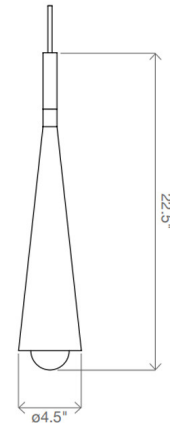

### Description

Inspired by nature, the Stem Pendant is crafted out of solid white oak or walnut with a brushed metal accent. At the base of the wooden spire, a hand-blown frosted glass light glows like a flower blooming on a stem. The canopy is an unobtrusive powder-coated ceiling white. This slim pendant hangs gracefully from above, perfect for lighting a pair of nightstands or a modern dining area.

### Specifications

|                   |                          |
|-------------------|--------------------------|
| COLOR             | Natural Oak              |
| BODY FINISH       | Brushed Copper           |
| WATTAGE           | 4.5W                     |
| DIMMER            | Standard 120V            |
| DIMENSIONS        | 4.5\"W x 22.5\"H         |
| BULB INCLUDED     | 1 x JCD/G9/4.5W/120V LED |
| COUNTRY OF ORIGIN | Canada                   |