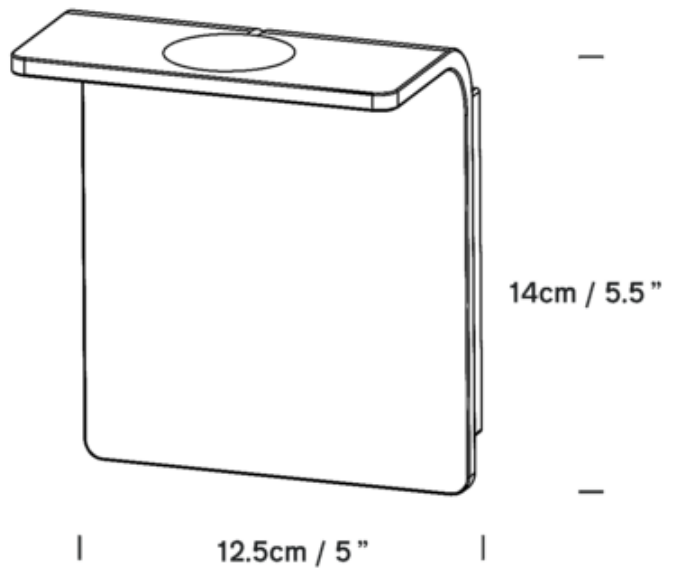

COMPANY

PROJECT

FIXTURE TYPE

APPROVED BY

DATE