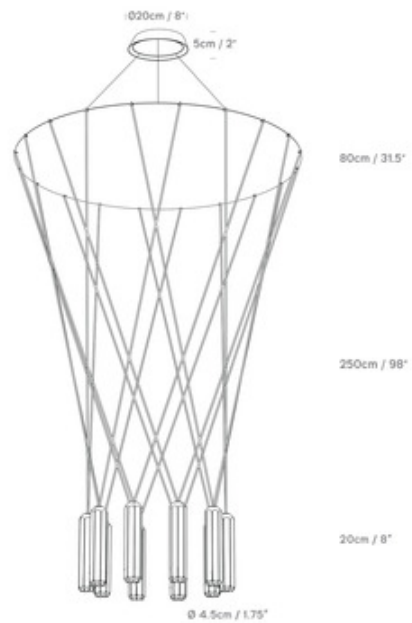

COMPANY	PROJECT	FIXTURE TYPE	APPROVED BY	DATE