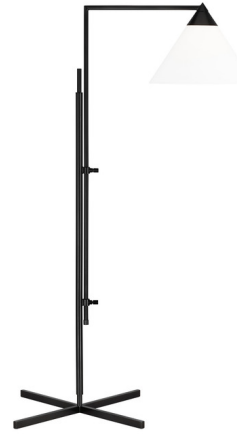

Lightology

lightology.com
866-954-4489
06-23-26

Project: _____

Company: _____

Location: _____ Fixture Type: _____

SPEC #: **VCS1086900**

Approved On: _____ Approved By: _____

Franklin Task Floor Lamp

By Visual Comfort Studio

Description

The Franklin Task Floor Lamp brings hints of art deco with a contemporary flair to your interior space. The conical shaped linen shade is topped with a metal accent. On/Off switch is located on the lamp socket.

Shown in deep bronze / white

Specifications

COLOR White
BODY FINISH Deep Bronze
WATTAGE 9W
DIMMER N/A
DIMENSIONS 18.375"L x 27.5"W x 42.75"H
BULB INCLUDED 1 x A19/Medium (E26)/9W/120V LED

Technical Information