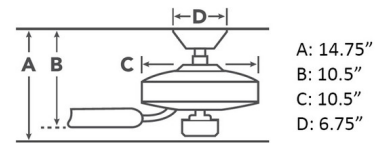

Specifications

BLADE COLOR	Brushed Nickel
BODY FINISH	Brushed Nickel
WATTAGE	17W
DIMMER	Included
DIMENSIONS	52"W x 14.75"H
INTEGRATED LED MODULE	1 x LED/17W/120V LED
COUNTRY OF ORIGIN	China

Technical Information

PRODUCT DIMENSIONS	Canopy: Round, 6.75"L x 6.75"W
LAMP LIFE	40000 hours
COLOR RENDERING	90 CRI
LAMP COLOR	3000K
LUMENS/WATT	82.35
LUMINOUS FLUX	1400 lumens

Shown in brushed nickel / brushed nickel

With 6" Downrod