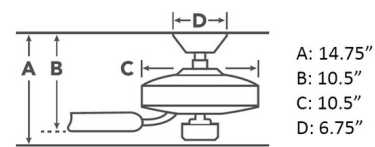

Specifications

BLADE COLOR	Brushed Nickel
BODY FINISH	Brushed Nickel
WATTAGE	17W
DIMMER	Included
DIMENSIONS	52"W x 14.75"H
INTEGRATED LED MODULE	1 x LED/17W/120V LED
COUNTRY OF ORIGIN	China

Technical Information

PRODUCT DIMENSIONS	Canopy: Round, 6.75"L x 6.75"W
LAMP LIFE	40000 hours
COLOR RENDERING	90 CRI
LAMP COLOR	3000K
LUMENS/WATT	82.35
LUMINOUS FLUX	1400 lumens

Shown in brushed nickel / brushed nickel

With 6" Downrod