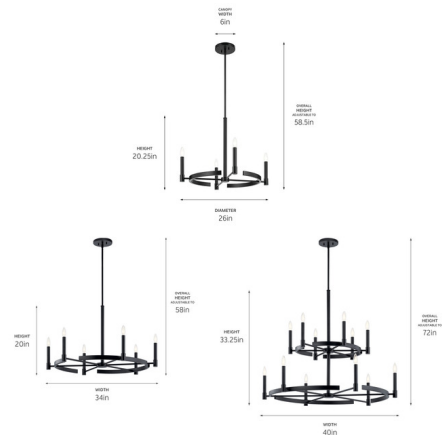

### Description

The Tolani Chandelier features a wagon wheel design with stylish updates. Gaps cut into the wheel transform and modernize the familiar shape, while ribbing on the candle sleeves and center column adds Art Deco character. The Tolani brings contemporary elegance to dining areas, living rooms, and foyers. Note: Stem accessory sold separately.

### Specifications

COLOR	N/A
BODY FINISH	Black
WATTAGE	54W
DIMMER	Standard 120V
DIMENSIONS	34"W x 20"H
BULB NOT INCLUDED	6 x B10/Candelabra (E12)/9W/120V LED
COUNTRY OF ORIGIN	China

CLICK TO VIEW PRODUCT