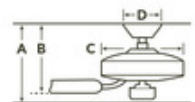

*Shown in: Satin Black / Satin Black*

<b>SHADE COLOR</b>	Satin Black
<b>BODY FINISH</b>	Satin Black
<b>WATTAGE</b>	17W
<b>DIMMER</b>	Included
<b>DIMENSIONS</b>	34"W x 11"H
<b>INTEGRATED LED MODULE</b>	
<b>LAMP</b>	1 x LED/17W/120V LED

*Technical Information*

<b>LUMINOUS FLUX</b>	1600 lumens
<b>LUMENS/WATT</b>	94.12
<b>LAMP COLOR</b>	3000K
<b>COLOR RENDERING</b>	80 CRI

**SPEC #** KHR1086928

**34", 44", and 54" Fans**

FLUSH MOUNT			
Fixture Drop (from ceiling)	Blade Drop (from ceiling)	Housing (width)	Ceiling Canopy (width)
A: 11.00"	B: 7.25"	C: 8.75"	D: 6.50"