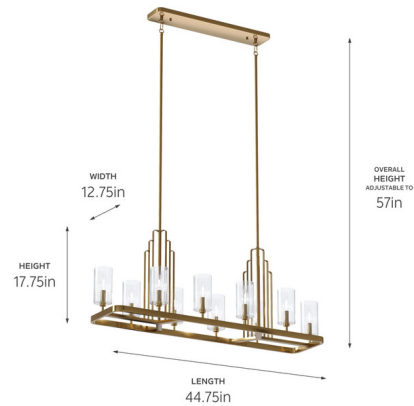

## Kimrose Linear Chandelier

By Kichler

### Description

The glamorous Kimrose Linear Chandelier was inspired by the Madison Belmont Building in New York City, an icon of Art Deco architecture. True to its inspiration, the chandelier exudes Art Deco with its fluted glass cylinder shades and elegantly finished motif of rounded corners. This piece can be styled with or without the glass shades. Multiple downrods are included for customizing overall height.

### Specifications

COLOR . . . . . Clear  
 BODY FINISH . . . . . Brushed Natural Brass  
 WATTAGE . . . . . 600W  
 DIMMER . . . . . Standard 120V  
 DIMENSIONS . . . . . 44.75"L x 12.75"W x 17.75"H  
 BULB NOT INCLUDED . . . . . 10 x B10/Candelabra (E12)/60W/120V Incandescent  
 OTHER BULB OPTIONS . . . . . 10 x B10/Candelabra (E12)/120V LED  
 COUNTRY OF ORIGIN . . . . . China

### Technical Information

PRODUCT DIMENSIONS . . . . . Max Adjustable Overall Height: 57"

Notes:

Shown in brushed natural brass / clear

CLICK TO VIEW PRODUCT