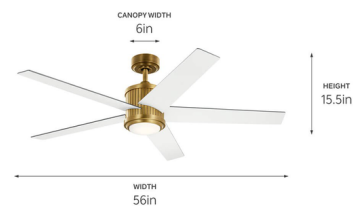

Lightology

lightology.com
866-954-4489
04-22-26

Project: _____
Company: _____
Location: _____ Fixture Type: _____
SPEC #: **KHR1086961**
Approved On: _____ Approved By: _____

Brahm Ceiling Fan with Light By Kichler

Description

The Brahm Ceiling Fan with Light features eye-catching vertical ribbing that stems from traditional furniture design yet gives the fixture a modern luxe industrial look. Reversible blades let you tailor the color scheme to suit your design style. An integrated LED light shines through an etched cased opal glass diffuser, providing plenty of ambient light. A 65K full function hand-held remote control is included and enables motor on/off, 3 speeds, forward and reverse, and light on/off with full-range dimming. Optional accessories are sold separately.

Specifications

BLADE COLOR	Walnut / White
BODY FINISH	Natural Brass
WATTAGE	17W
DIMMER	Included
DIMENSIONS	56"W x 15.5"H
INTEGRATED LED MODULE	1 x LED/17W/120V LED
COUNTRY OF ORIGIN	China

Technical Information

COLOR RENDERING	90 CRI
LAMP COLOR	3000K
LUMENS/WATT	82.35
LUMINOUS FLUX	1400 lumens

Shown in natural brass / walnut / white

CLICK TO VIEW PRODUCT

Notes: