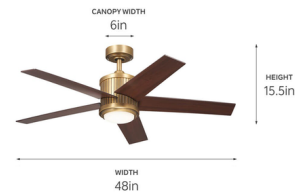

Shown in natural brass / walnut / white