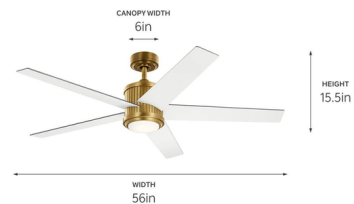

Lightology

lightology.com
866-954-4489
04-22-26

Project: _____

Company: _____

Location: _____ Fixture Type: _____

SPEC #: **KHR1086961**

Approved On: _____ Approved By: _____

Brahm Ceiling Fan with Light By Kichler

Description

The Brahm Ceiling Fan with Light features eye-catching vertical ribbing that stems from traditional furniture design yet gives the fixture a modern luxe industrial look. Reversible blades let you tailor the color scheme to suit your design style. An integrated LED light shines through an etched cased opal glass diffuser, providing plenty of ambient light. A 65K full function hand-held remote control is included and enables motor on/off, 3 speeds, forward and reverse, and light on/off with full-range dimming. Optional accessories are sold separately.

Specifications

BLADE COLOR . . . . . Walnut / White
BODY FINISH . . . . . Natural Brass
WATTAGE 17W
DIMMER . . . . . Included
DIMENSIONS . . . . . 56"W x 15.5"H
INTEGRATED LED MODULE . . . . . 1 x LED/17W/120V LED
COUNTRY OF ORIGIN . . . . . China

Technical Information

COLOR RENDERING . . . . . 90 CRI
LAMP COLOR 3000K
LUMENS/WATT 82.35
LUMINOUS FLUX . . . . . 1400 lumens

Shown in natural brass / walnut / white

CLICK TO VIEW PRODUCT

Notes: