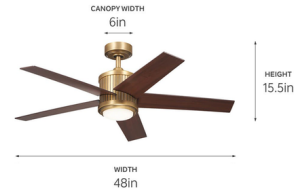

Shown in natural brass / walnut / white