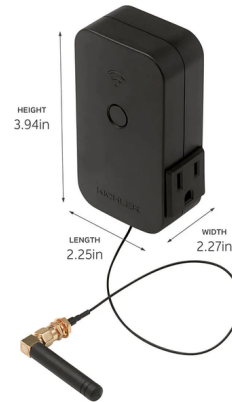

Description

Compact and easy to install, the Smart Control Timer works with the Kichler Connects app so you can digitally control your landscape lights from your smartphone, tablet or voice controlled home device (Amazon Alexa and Google Home). Perfect for new or current landscape projects, giving you the ability to control your outdoor environment. Through the app, you can utilize and control one of the preset lighting schedules or create custom schedules. Operates with Bluetooth and Wi-Fi for cloud and location-based control, including astronomical scheduling, to align with the daylight savings hours and the changing seasons. Fits within Kichler Contractor Series, Plus Series, and Pro Series transformers as well as other compatible units and is rated for indoor use and in outdoor enclosures

Specifications

COLOR	N/A
BODY FINISH	Black
WATTAGE	N/A
DIMMER	N/A
DIMENSIONS	2.25"W x 3.94"H x 2.27"D
BULB	N/A
COUNTRY OF ORIGIN	China

Shown in black

CLICK TO VIEW PRODUCT

Notes: