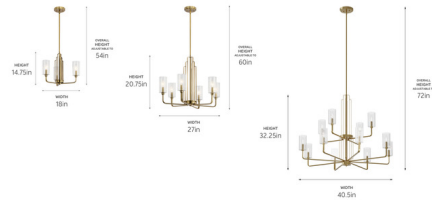

### Description

The elegant Kimrose Chandelier was inspired by the Madison Belmont Building in New York City, an icon of Art Deco architecture. Its fluted glass cylinder shades and layered rounded corners in a glamorous metallic finish introduce the allure of Art Deco into your space. This piece can be styled with or without the glass shades. Multiple downrods are included for customizing overall height.

### Specifications

COLOR . . . . . Clear  
 BODY FINISH . . . . . Brushed Natural Brass  
 WATTAGE . . . . . 180W  
 DIMMER . . . . . Standard 120V  
 DIMENSIONS . . . . . 18"W x 14.75"H  
 BULB NOT INCLUDED . . . . . 3 x B10/Candelabra (E12)/60W/120V Incandescent  
 OTHER BULB OPTIONS . . . . . 3 x B10/Candelabra (E12)/120V LED  
 COUNTRY OF ORIGIN . . . . . China

### Technical Information

PRODUCT DIMENSIONS . . . . . Max Adjustable Overall Height: 54"

Notes:

Shown in brushed natural brass / clear

CLICK TO VIEW PRODUCT