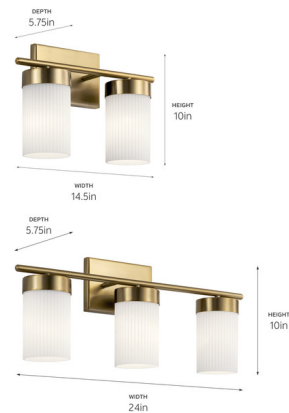

Lightology

lightology.com
866-954-4489
07-07-26

Project: _____
 Company: _____
 Location: _____ Fixture Type: _____
 SPEC #: **KHR1087107**
 Approved On: _____ Approved By: _____

Ciona Bathroom Vanity Light By Kichler

Description

Inspired by ancient Egyptian columns, the Ciona Bathroom Vanity Light features elegant ribbed shades made of satin etched cased opal glass. Its timeless versatile style works beautifully in Art Deco, transitional, and modern design settings. This fixture can be installed facing up or down.

Shown in brushed natural brass / opal

Specifications

COLOR	Opal
BODY FINISH	Brushed Natural Brass
WATTAGE	200W
DIMMER	Standard 120V
DIMENSIONS	14.5"W x 10"H x 5.75"D
BULB NOT INCLUDED	2 x A19/Medium (E26)/100W/120V Incandescent
OTHER BULB OPTIONS	2 x A19/Medium (E26)/120V LED
COUNTRY OF ORIGIN	China

Technical Information

PRODUCT DIMENSIONS	Backplate: Rectangle, 7"W x 5"H
--------------------	---------------------------------

CLICK TO VIEW PRODUCT

Notes: