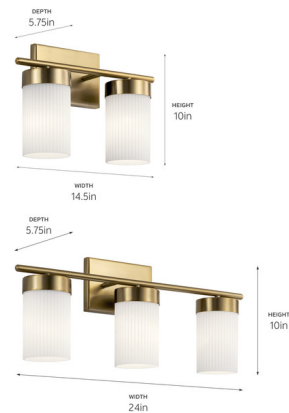

Lightology

lightology.com
866-954-4489
04-25-26

Project: _____
 Company: _____
 Location: _____ Fixture Type: _____
 SPEC #: **KHR1087107**
 Approved On: _____ Approved By: _____

Ciona Bathroom Vanity Light By Kichler

Description

Inspired by ancient Egyptian columns, the Ciona Bathroom Vanity Light features elegant ribbed shades made of satin etched cased opal glass. Its timeless versatile style works beautifully in Art Deco, transitional, and modern design settings. This fixture can be installed facing up or down.

Shown in brushed natural brass / opal

Specifications

COLOR	Opal
BODY FINISH	Brushed Natural Brass
WATTAGE	200W
DIMMER	Standard 120V
DIMENSIONS	14.5"W x 10"H x 5.75"D
BULB NOT INCLUDED	2 x A19/Medium (E26)/100W/120V Incandescent
OTHER BULB OPTIONS	2 x A19/Medium (E26)/120V LED
COUNTRY OF ORIGIN	China

Technical Information

PRODUCT DIMENSIONS	Backplate: Rectangle, 7"W x 5"H
--------------------	---------------------------------

CLICK TO VIEW PRODUCT

Notes: