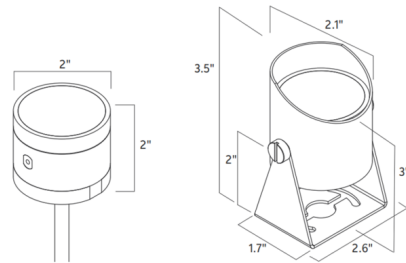

Specifications

COLOR	Clear
BODY FINISH	Stainless Steel
WATTAGE	6W
DIMMER	Low Voltage Magnetic
DIMENSIONS	2"L x 2"W x 2"H
INTEGRATED LED MODULE	1 x LED/6W/12V LED
COUNTRY OF ORIGIN	China

Technical Information

LAMP LIFE	50000 hours
BEAM ANGLE	60°
COLOR RENDERING	.80 CRI
LAMP COLOR	2700K
LUMENS/WATT	66.67
LUMINOUS FLUX	400 lumens

Shown in stainless steel / clear

CLICK TO VIEW PRODUCT

Notes: