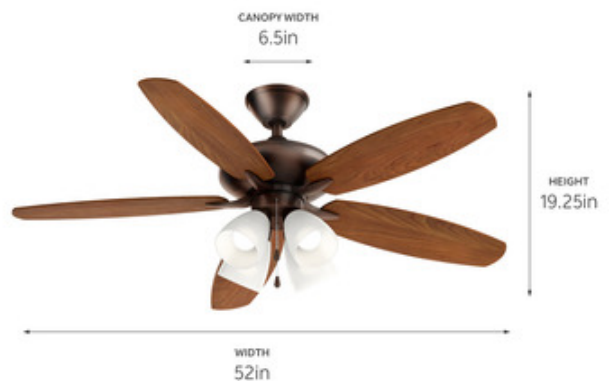

**BRAND**

Kichler

**DESCRIPTION**

Drawing inspiration from a Nordic Vase, the Renew Premier Ceiling Fan with Light was designed following a soft, modern aesthetic. It features gently curved blades and a smooth motor housing with no visible vents for a clean look. Frosted white etched opal glass shades cover the lights, creating a warm glow. The fan has 5 reversible wooden blades, a 52 inch blade sweep, 12 degree blade pitch, 4.5 inch downrod, and 153 mm x 18 mm AC motor. A 3-speed pull chain is included, and reverse can be set using the switch on the motor housing. This fixture is low ceiling adaptable with the included dual mount. Optional controls and downrods are sold separately. Available in:- Brushed Stainless Steel finish with reversible Satin Black and Silver blades- Matte White finish with reversible Matte White and Distressed Antique Gray blades- Oil Brushed Bronze finish with reversible Cherry and Walnut blades- Satin Black finish with reversible Satin Black and Silver blades

Shown in: Oil Brushed Bronze / Cherry / Walnut

<b>SHADE COLOR</b>	Cherry / Walnut
<b>BODY FINISH</b>	Oil Brushed Bronze
<b>WATTAGE</b>	36W
<b>DIMMER</b>	N/A
<b>DIMENSIONS</b>	52"W x 19.25"H
<b>BULB INCLUDED</b>	
<b>LAMP</b>	4 x A19/Medium (E26)/9W/120V LED

*Technical Information*

<b>LUMINOUS FLUX</b>	2400 lumens
<b>LUMENS/WATT</b>	266.67
<b>LAMP COLOR</b>	3000K
<b>COLOR RENDERING</b>	90 CRI

**SPEC #** KHR1087156

**HANGING MEASUREMENTS (DOWNROD - 4.5")**

		W/ Downrod	Flush Mount
A	Fixture Drop from Ceiling	19.25"	16.5"
B	Blade Drop from Ceiling	10.5"	7"
C	Housing width	11.5"	11.5"
D	Ceiling Canopy width	6.5"	6.5"