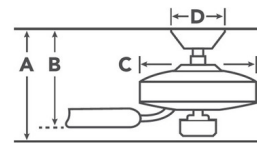

### Specifications

BLADE COLOR . . . . . Silver  
BODY FINISH . . . . . Brushed Stainless Steel  
WATTAGE . . . . . 17W  
DIMMER . . . . . Included  
DIMENSIONS . . . . . 52"W x 15"H  
INTEGRATED LED MODULE . . . . . 1 x LED/17W/120V LED  
COUNTRY OF ORIGIN . . . . . China

### Technical Information

PRODUCT DIMENSIONS . . . . . Canopy: Round, 6"L x 6"W  
COLOR RENDERING . . . . . 90 CRI  
LAMP COLOR . . . . . 3000K  
LUMENS/WATT . . . . . 82.35  
LUMINOUS FLUX . . . . . 1400 lumens

Shown in brushed stainless steel / silver

With 4.5" Downrod

- A: 14.75"
- B: 10.5"
- C: 8.75"
- D: 6"

CLICK TO VIEW PRODUCT

Notes: