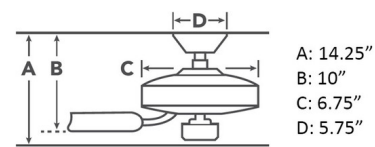

Specifications

BLADE COLOR Silver / Walnut
 BODY FINISH Brushed Nickel
 WATTAGE 17W
 DIMMER Included
 DIMENSIONS 52"W x 14.25"H
 INTEGRATED LED MODULE 1 x LED/17W/120V LED
 COUNTRY OF ORIGIN China

Technical Information

PRODUCT DIMENSIONS Canopy: Round, 5.75"L x 5.75"W
 LAMP LIFE 40000 hours
 COLOR RENDERING 90 CRI
 LAMP COLOR 3000K
 LUMENS/WATT 82.35
 LUMINOUS FLUX 1400 lumens

Shown in brushed nickel / silver / walnut

With 4.5" Downrod

CLICK TO VIEW PRODUCT

Notes: