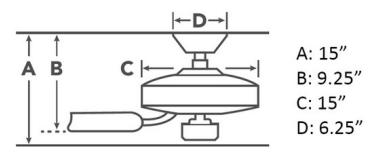

Shown in brushed nickel / silver / driftwood

With 4.5" Downrod

Specifications

BLADE COLOR	Silver / Driftwood
BODY FINISH	Brushed Nickel
WATTAGE	23W
DIMMER	Included
DIMENSIONS	56"W x 15"H
INTEGRATED LED MODULE	1 x LED/23W/120V LED
COUNTRY OF ORIGIN	China