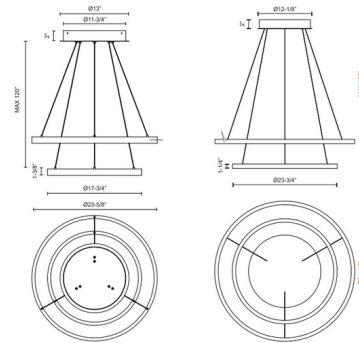

CLICK TO VIEW PRODUCT

Notes: