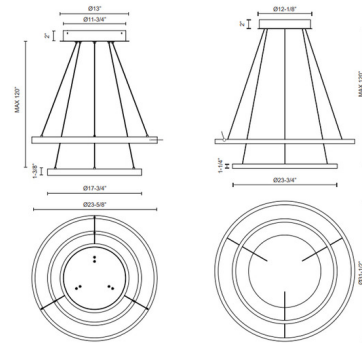

Lightology

lightology.com
866-954-4489
06-04-26

Project: _____

Company: _____

Location: _____ Fixture Type: _____

SPEC #: **KZC1087221**

Approved On: _____ Approved By: _____

Cerchio Chandelier By Kuzco Lighting

Description

The Cerchio Chandelier brings a bold clean look to your interior space. The circular aluminum bands are complemented by silicone diffusers that produce beautiful light across your room. Available with downlight or up and downlight.

Specifications

COLOR . . . . . Frosted
BODY FINISH . . . . . White
WATTAGE 90W
DIMMER . . . . . Low Voltage Electronic
DIMENSIONS . . . . . 23.625"W x 1.375"H
INTEGRATED LED MODULE . . . . . 1 x LED/90W/120V LED

Technical Information

PRODUCT DIMENSIONS . . . . . Adjustable Cable Length: 120"
COLOR RENDERING . . . . . 90 CRI
LAMP COLOR 3000K
LUMENS/WATT 41.50
LUMINOUS FLUX . . . . . 3735 lumens

Notes:

CLICK TO VIEW PRODUCT