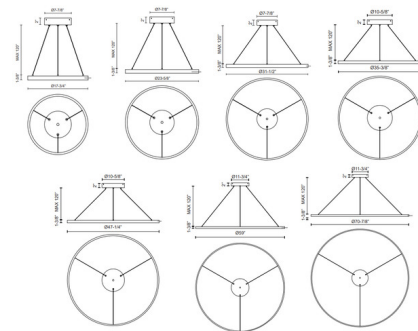

Description

The Cerchio Pendant brings a clean simple look to your interior space. The circular aluminum band is complemented by a silicone diffuser that produce beautiful light across your room. Available with downlight or up and downlight.

Shown in white / frosted

Specifications

COLOR	Frosted
BODY FINISH	White
WATTAGE	39W
DIMMER	Low Voltage Electronic
DIMENSIONS	17.75"W x 1.25"H
INTEGRATED LED MODULE	1 x LED/39W/120V LED

Technical Information

PRODUCT DIMENSIONS	Min/Max Overall Height: 9" - 120"
COLOR RENDERING	90 CRI
LAMP COLOR	3000K
LUMENS/WATT	44.10
LUMINOUS FLUX	1720 lumens

CLICK TO VIEW PRODUCT

Notes: