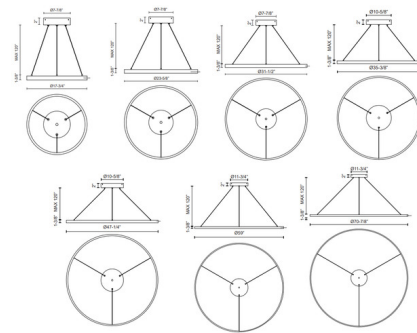

Description

The Cerchio Pendant brings a clean simple look to your interior space. The circular aluminum band is complemented by a silicone diffuser that produce beautiful light across your room. Available with downlight or up and downlight.

Shown in white / frosted

Specifications

COLOR Frosted
BODY FINISH White
WATTAGE 39W
DIMMER Low Voltage Electronic
DIMENSIONS 17.75"W x 1.25"H
INTEGRATED LED MODULE 1 x LED/39W/120V LED

Technical Information

PRODUCT DIMENSIONS Min/Max Overall Height: 9" - 120"
COLOR RENDERING 90 CRI
LAMP COLOR 3000K
LUMENS/WATT 44.10
LUMINOUS FLUX 1720 lumens

CLICK TO VIEW PRODUCT

Notes: