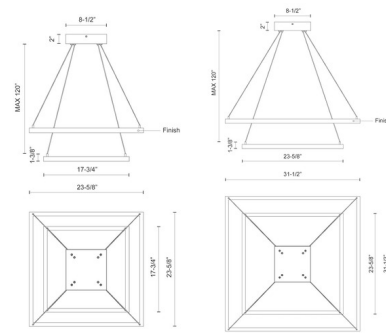

### Description

The Piazza Chandelier adds a clean architectural look to your interior space. The two varying sized squared frames will supply plenty of light down from LEDs concealed behind the thin silicone diffuser. The fixture hangs on dc coaxial metallic braided cables that almost disappear into the air.

### Specifications

COLOR	Opal
BODY FINISH	White
WATTAGE	90W
DIMMER	Standard 120V
DIMENSIONS	23.625"W x 1.375"H
INTEGRATED LED MODULE	1 x LED/90W/120V LED