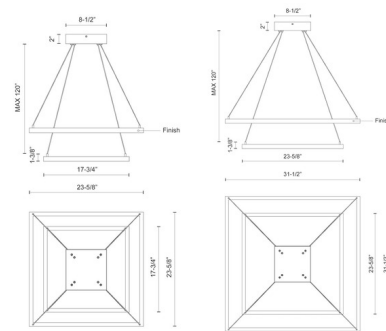

Description

The Piazza Chandelier adds a clean architectural look to your interior space. The two varying sized squared frames will supply plenty of light down from LEDs concealed behind the thin silicone diffuser. The fixture hangs on dc coaxial metallic braided cables that almost disappear into the air.

Shown in white / opal

Specifications

COLOR Opal
BODY FINISH White
WATTAGE 90W
DIMMER Standard 120V
DIMENSIONS 23.625"W x 1.375"H
INTEGRATED LED MODULE 1 x LED/90W/120V LED

Technical Information

COLOR RENDERING 90 CRI
LAMP COLOR 3000K
LUMENS/WATT 41.50
LUMINOUS FLUX 3735 lumens