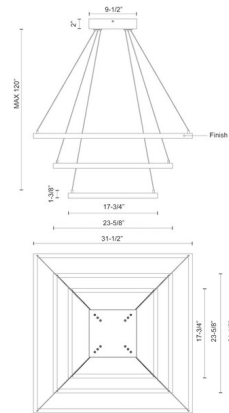

Lightology

lightology.com
866-954-4489
04-21-26

Project: _____

Company: _____

Location: _____ Fixture Type: _____

SPEC #: **KZC1087247**

Approved On: _____ Approved By: _____

Piazza Three Tier Chandelier By Kuzco Lighting

Description

The Piazza Three Tier Chandelier adds a clean architectural look to your interior space. Three varying sized squared frames will supply plenty of light down from LEDs concealed behind the thin silicone diffuser. The fixture hangs on dc coaxial metallic braided cables that almost disappear into the air.

Specifications

COLOR . . . . . Opal
BODY FINISH . . . . . White
WATTAGE 154W
DIMMER . . . . . Standard 120V
DIMENSIONS . . . . . 31.5"W x 1.375"H
INTEGRATED LED MODULE . . . . . 1 x LED/154W/120V LED

Technical Information

PRODUCT DIMENSIONS . . . . . Adjustable Cable Length: 120"
COLOR RENDERING . . . . . 90 CRI
LAMP COLOR 3000K
LUMENS/WATT 41.04
LUMINOUS FLUX . . . . . 6320 lumens

Notes:

Shown in white / opal

CLICK TO VIEW PRODUCT