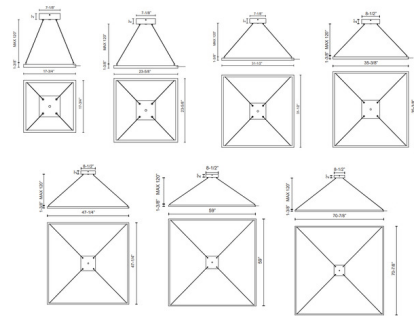

### Description

The Piazza Pendant adds a clean architectural look to your interior space. The squared frame will supply plenty of light down from LEDs concealed behind the thin silicone diffuser. The fixture hangs on dc coaxial metallic braided cables that almost disappear into the air. Dimmable with TRIAC or ELV dimmers. Note: No Brushed Gold in the smallest, 17.8 inch size.

### Specifications

COLOR . . . . . Opal  
 BODY FINISH . . . . . Black  
 WATTAGE . . . . . 39W  
 DIMMER . . . . . Standard 120V  
 DIMENSIONS . . . . . 17.75"W x 1.375"H  
 INTEGRATED LED MODULE . . . . . 1 x LED/39W/120V LED

### Technical Information

PRODUCT DIMENSIONS . . . . . Adjustable Cable Length: 120"  
 COLOR RENDERING . . . . . 90 CRI  
 LAMP COLOR . . . . . 3000K  
 LUMENS/WATT . . . . . 26.08  
 LUMINOUS FLUX . . . . . 1017 lumens