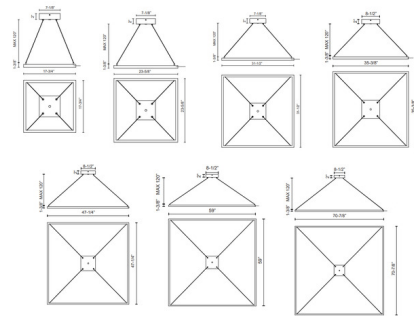

Description

The Piazza Pendant adds a clean architectural look to your interior space. The squared frame will supply plenty of light down from LEDs concealed behind the thin silicone diffuser. The fixture hangs on dc coaxial metallic braided cables that almost disappear into the air. Dimmable with TRIAC or ELV dimmers. Note: No Brushed Gold in the smallest, 17.8 inch size.

Shown in black / opal

Specifications

COLOR Opal
BODY FINISH Black
WATTAGE 39W
DIMMER Standard 120V
DIMENSIONS 17.75"W x 1.375"H
INTEGRATED LED MODULE 1 x LED/39W/120V LED

Technical Information

PRODUCT DIMENSIONS Adjustable Cable Length: 120"
COLOR RENDERING 90 CRI
LAMP COLOR 3000K
LUMENS/WATT 26.08
LUMINOUS FLUX 1017 lumens