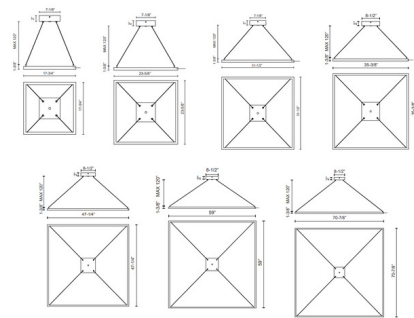

CLICK TO VIEW PRODUCT

Notes: