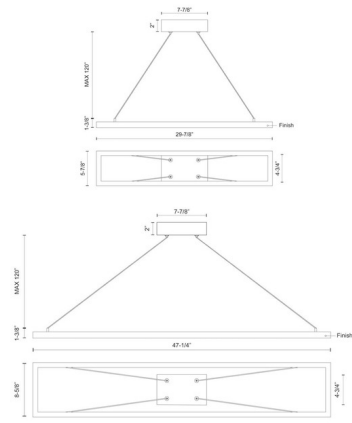

CLICK TO VIEW PRODUCT

Notes: