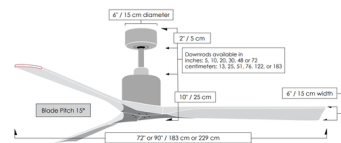

Specifications

BLADE COLOR	Walnut Tone
BODY FINISH	Matte White
WATTAGE	N/A
DIMMER	N/A
DIMENSIONS	42"W x 22"H
BULB	N/A
COUNTRY OF ORIGIN	China

Shown in matte white / walnut tone

42", 52" and 60" Fans

72" and 90" Fans