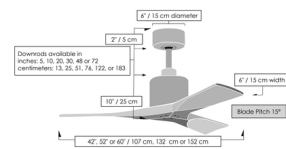

Specifications

BLADE COLOR	Walnut Tone
BODY FINISH	Matte White
WATTAGE	N/A
DIMMER	N/A
DIMENSIONS	42"W x 22"H
BULB	N/A
COUNTRY OF ORIGIN	China

Shown in matte white / walnut tone

42", 52" and 60" Fans

72" and 90" Fans