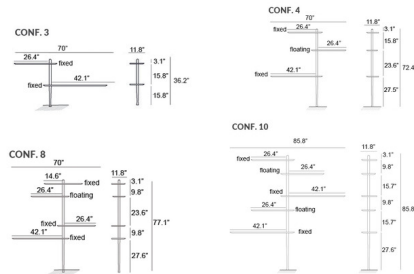

By Nomon

Description

The Unica Shelving Floor invites the user to participate in its design. Configuration 3 features two shelves fixed to the wall while Configurations 4, 8, and 10 feature a floating shelf that can be swung to the right or left to suit your needs. The shelves, which are fixed to the wall or floating, are fastened to a central rod that rests on the floor. This visually unique, functional design offers fresh, modern style for your space. Assembly required.

Shown in walnut

Specifications

COLOR	N/A
BODY FINISH	Walnut
WATTAGE	N/A
DIMMER	N/A
DIMENSIONS	85.83"W x 85.83"H x 11.8"D
BULB	N/A
COUNTRY OF ORIGIN	Spain

CLICK TO VIEW PRODUCT

Notes: