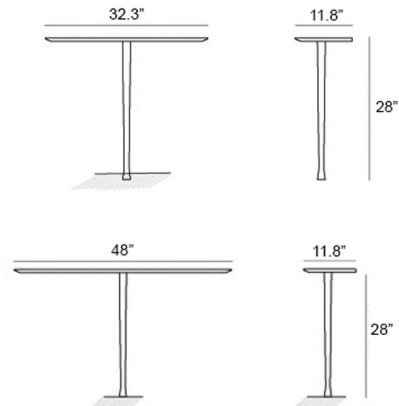

### Description

The minimal Unica Consola Console Table blends seamlessly into a range of design schemes. Made of a solid walnut center leg and a top surface finished in natural wood veneer, it is a versatile piece perfect for entryways, hallways, and dining rooms. Requires attachment to wall

### Specifications

COLOR	N/A
BODY FINISH	Walnut
WATTAGE	N/A
DIMMER	N/A
DIMENSIONS	32.3"L x 11.8"W x 28.35"H
BULB	N/A
COUNTRY OF ORIGIN	Spain

### Technical Information

PRODUCT DIMENSIONS	Item Weight: 7.54 lb
--------------------	----------------------

CLICK TO VIEW PRODUCT

Notes: