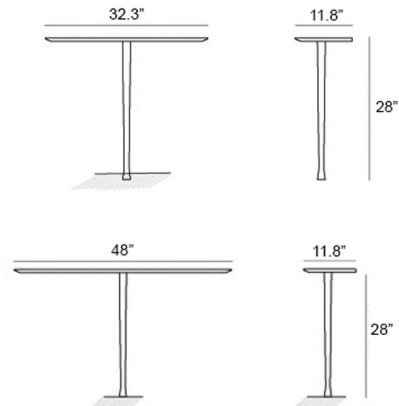

Specifications

COLOR	N/A
BODY FINISH	Walnut
WATTAGE	N/A
DIMMER	N/A
DIMENSIONS	32.3"L x 11.8"W x 28.35"H
BULB	N/A
COUNTRY OF ORIGIN	Spain

Technical Information

PRODUCT DIMENSIONS	Item Weight: 7.54 lb

CLICK TO VIEW PRODUCT

Notes: