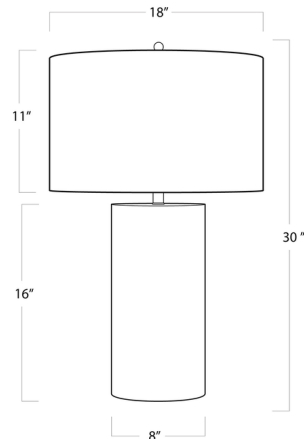

Specifications

COLOR White
BODY FINISH Blue
WATTAGE 150W
DIMMER Included
DIMENSIONS 18"W x 30"H x 18"D
BULB NOT INCLUDED 1 x A19 3-Way/Medium (E26)/150W/120V Incandescent
OTHER BULB OPTIONS 1 x A19 3-Way/Medium (E26)/120V LED

Technical Information

PRODUCT DIMENSIONS Shade: 18" diameter x 11"H

Shown in blue / white

CLICK TO VIEW PRODUCT

Notes: