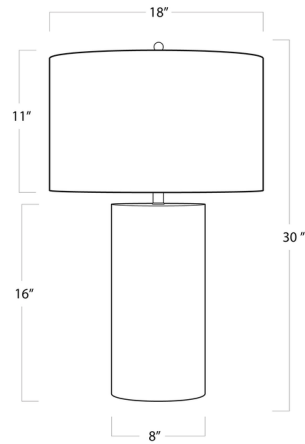

Specifications

COLOR White
BODY FINISH Blue
WATTAGE 150W
DIMMER Included
DIMENSIONS 18"W x 30"H x 18"D
BULB NOT INCLUDED 1 x A19 3-Way/Medium (E26)/150W/120V Incandescent
OTHER BULB OPTIONS 1 x A19 3-Way/Medium (E26)/120V LED

Technical Information

PRODUCT DIMENSIONS Shade: 18" diameter x 11"H

Shown in blue / white

CLICK TO VIEW PRODUCT

Notes: