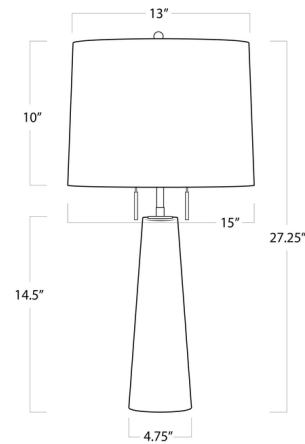

Shown in natural / white

CLICK TO VIEW PRODUCT

Notes: