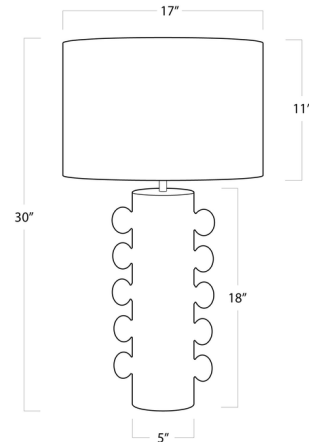

### Description

The Sanya Table Lamp is rich with sculptural beauty, featuring a cast metal body and matte paper mache finish. Place Sanya in an eclectic living room, boho bedroom or anywhere a bit of bold, hand-crafted style is needed. A three way switch is located on the socket.

### Specifications

COLOR	White
BODY FINISH	White
WATTAGE	150W
DIMMER	Included
DIMENSIONS	17"W x 30"H x 17"D
BULB NOT INCLUDED	1 x A19 3-Way/Medium (E26)/150W/120V Incandescent
OTHER BULB OPTIONS	1 x A19 3-Way/Medium (E26)/120V LED
COUNTRY OF ORIGIN	India