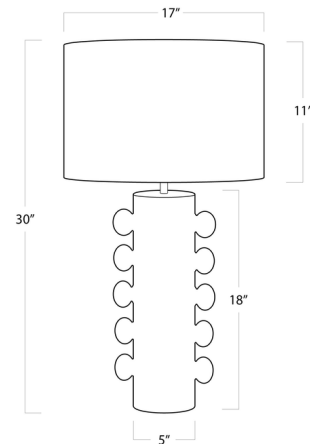

By Regina Andrew

Description

The Sanya Table Lamp is rich with sculptural beauty, featuring a cast metal body and matte paper mache finish. Place Sanya in an eclectic living room, boho bedroom or anywhere a bit of bold, hand-crafted style is needed. A three way switch is located on the socket.

Shown in white / white

Specifications

COLOR	White
BODY FINISH	White
WATTAGE	150W
DIMMER	Included
DIMENSIONS	17"W x 30"H x 17"D
BULB NOT INCLUDED	1 x A19 3-Way/Medium (E26)/150W/120V Incandescent
OTHER BULB OPTIONS	1 x A19 3-Way/Medium (E26)/120V LED
COUNTRY OF ORIGIN	India