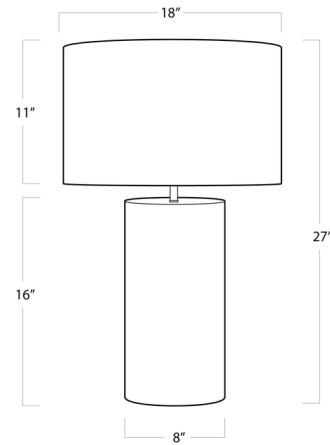

Description

The Trellis Table Lamp features a columnar base with a hand-inlaid natural bone base in a classic herringbone pattern. Natural variations in the color of the bones create a beautiful mosaic effect and an eye-catching texture. The look is finished with a classic drum shade in linen and brass finishing. A three way rotary switch is located on the socket.

Specifications

COLOR White
BODY FINISH Natural
WATTAGE 150W
DIMMER Included
DIMENSIONS 18"W x 27"H x 18"D
BULB NOT INCLUDED 1 x A19 3-Way/Medium (E26)/150W/120V Incandescent
OTHER BULB OPTIONS 1 x A19 3-Way/Medium (E26)/120V LED
COUNTRY OF ORIGIN India

Technical Information

PRODUCT DIMENSIONS Shade: 18" diameter x 11"H

Shown in natural / white

CLICK TO VIEW PRODUCT

Notes: