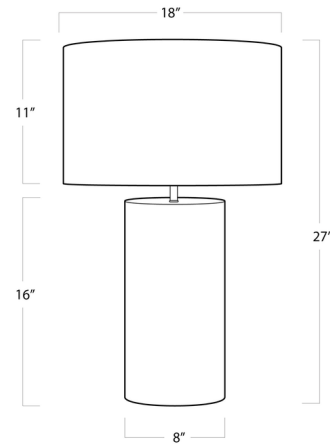

By Regina Andrew

Description

The Trellis Table Lamp features a columnar base with a hand-inlaid natural bone base in a classic herringbone pattern. Natural variations in the color of the bones create a beautiful mosaic effect and an eye-catching texture. The look is finished with a classic drum shade in linen and brass finishing. A three way rotary switch is located on the socket.

Specifications

COLOR White
BODY FINISH Natural
WATTAGE 150W
DIMMER Included
DIMENSIONS 18"W x 27"H x 18"D
BULB NOT INCLUDED 1 x A19 3-Way/Medium (E26)/150W/120V Incandescent
OTHER BULB OPTIONS 1 x A19 3-Way/Medium (E26)/120V LED
COUNTRY OF ORIGIN India

Technical Information

PRODUCT DIMENSIONS Shade: 18" diameter x 11"H

Shown in natural / white

CLICK TO VIEW PRODUCT

Notes: