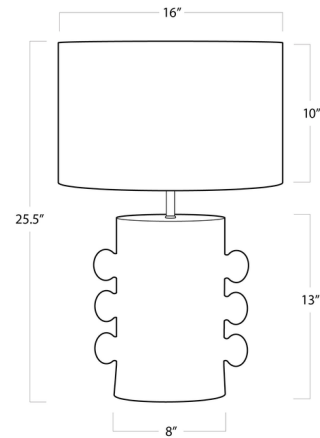

Description

The Maya Table Lamp is rich with sculptural beauty, featuring a cast metal body and matte paper mache finish. Place Maya in an eclectic living room, boho bedroom or anywhere a bit of bold, hand-crafted style is needed. A three way switch is located on the socket.

Specifications

COLOR	White
BODY FINISH	White
WATTAGE	150W
DIMMER	Included
DIMENSIONS	16"W x 25.5"H x 16"D
BULB NOT INCLUDED	1 x A19 3-Way/Medium (E26)/150W/120V Incandescent
OTHER BULB OPTIONS	1 x A19 3-Way/Medium (E26)/120V LED
COUNTRY OF ORIGIN	India

Technical Information

PRODUCT DIMENSIONS	Shade: 16" diameter x 10"H
--------------------	----------------------------

Shown in white / white

CLICK TO VIEW PRODUCT

Notes: