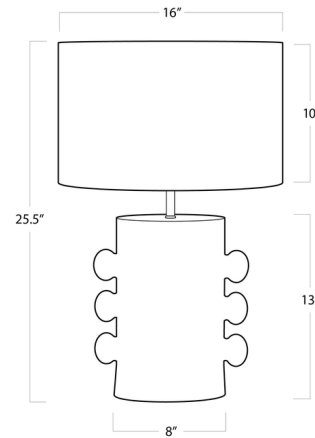

By Regina Andrew

Description

The Maya Table Lamp is rich with sculptural beauty, featuring a cast metal body and matte paper mache finish. Place Maya in an eclectic living room, boho bedroom or anywhere a bit of bold, hand-crafted style is needed. A three way switch is located on the socket.

Specifications

COLOR White
BODY FINISH White
WATTAGE 150W
DIMMER Included
DIMENSIONS 16"W x 25.5"H x 16"D
BULB NOT INCLUDED 1 x A19 3-Way/Medium (E26)/150W/120V Incandescent
OTHER BULB OPTIONS 1 x A19 3-Way/Medium (E26)/120V LED
COUNTRY OF ORIGIN India

Technical Information

PRODUCT DIMENSIONS Shade: 16" diameter x 10"H

Shown in white / white

CLICK TO VIEW PRODUCT

Notes: