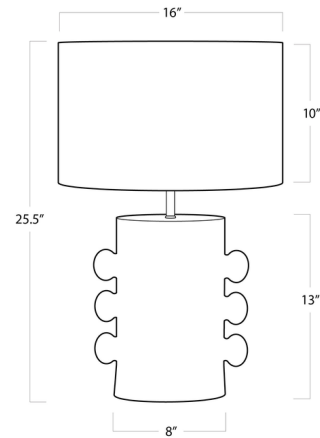

### Description

The Maya Table Lamp is rich with sculptural beauty, featuring a cast metal body and matte paper mache finish. Place Maya in an eclectic living room, boho bedroom or anywhere a bit of bold, hand-crafted style is needed. A three way switch is located on the socket.

### Specifications

COLOR	White
BODY FINISH	White
WATTAGE	150W
DIMMER	Included
DIMENSIONS	16"W x 25.5"H x 16"D
BULB NOT INCLUDED	1 x A19 3-Way/Medium (E26)/150W/120V Incandescent
OTHER BULB OPTIONS	1 x A19 3-Way/Medium (E26)/120V LED
COUNTRY OF ORIGIN	India

### Technical Information

PRODUCT DIMENSIONS	Shade: 16" diameter x 10"H
--------------------	----------------------------

Shown in white / white

CLICK TO VIEW PRODUCT

Notes: