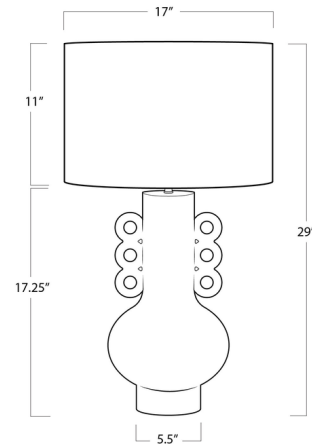

Specifications

COLOR White
BODY FINISH Brown
WATTAGE 150W
DIMMER Included
DIMENSIONS 17"W x 29"H x 17"D
BULB NOT INCLUDED 1 x A19 3-Way/Medium (E26)/150W/120V Incandescent
OTHER BULB OPTIONS 1 x A19 3-Way/Medium (E26)/120V LED
COUNTRY OF ORIGIN India

Technical Information

PRODUCT DIMENSIONS Shade: 17" diameter x 11"H

Shown in brown / white

CLICK TO VIEW PRODUCT

Notes: